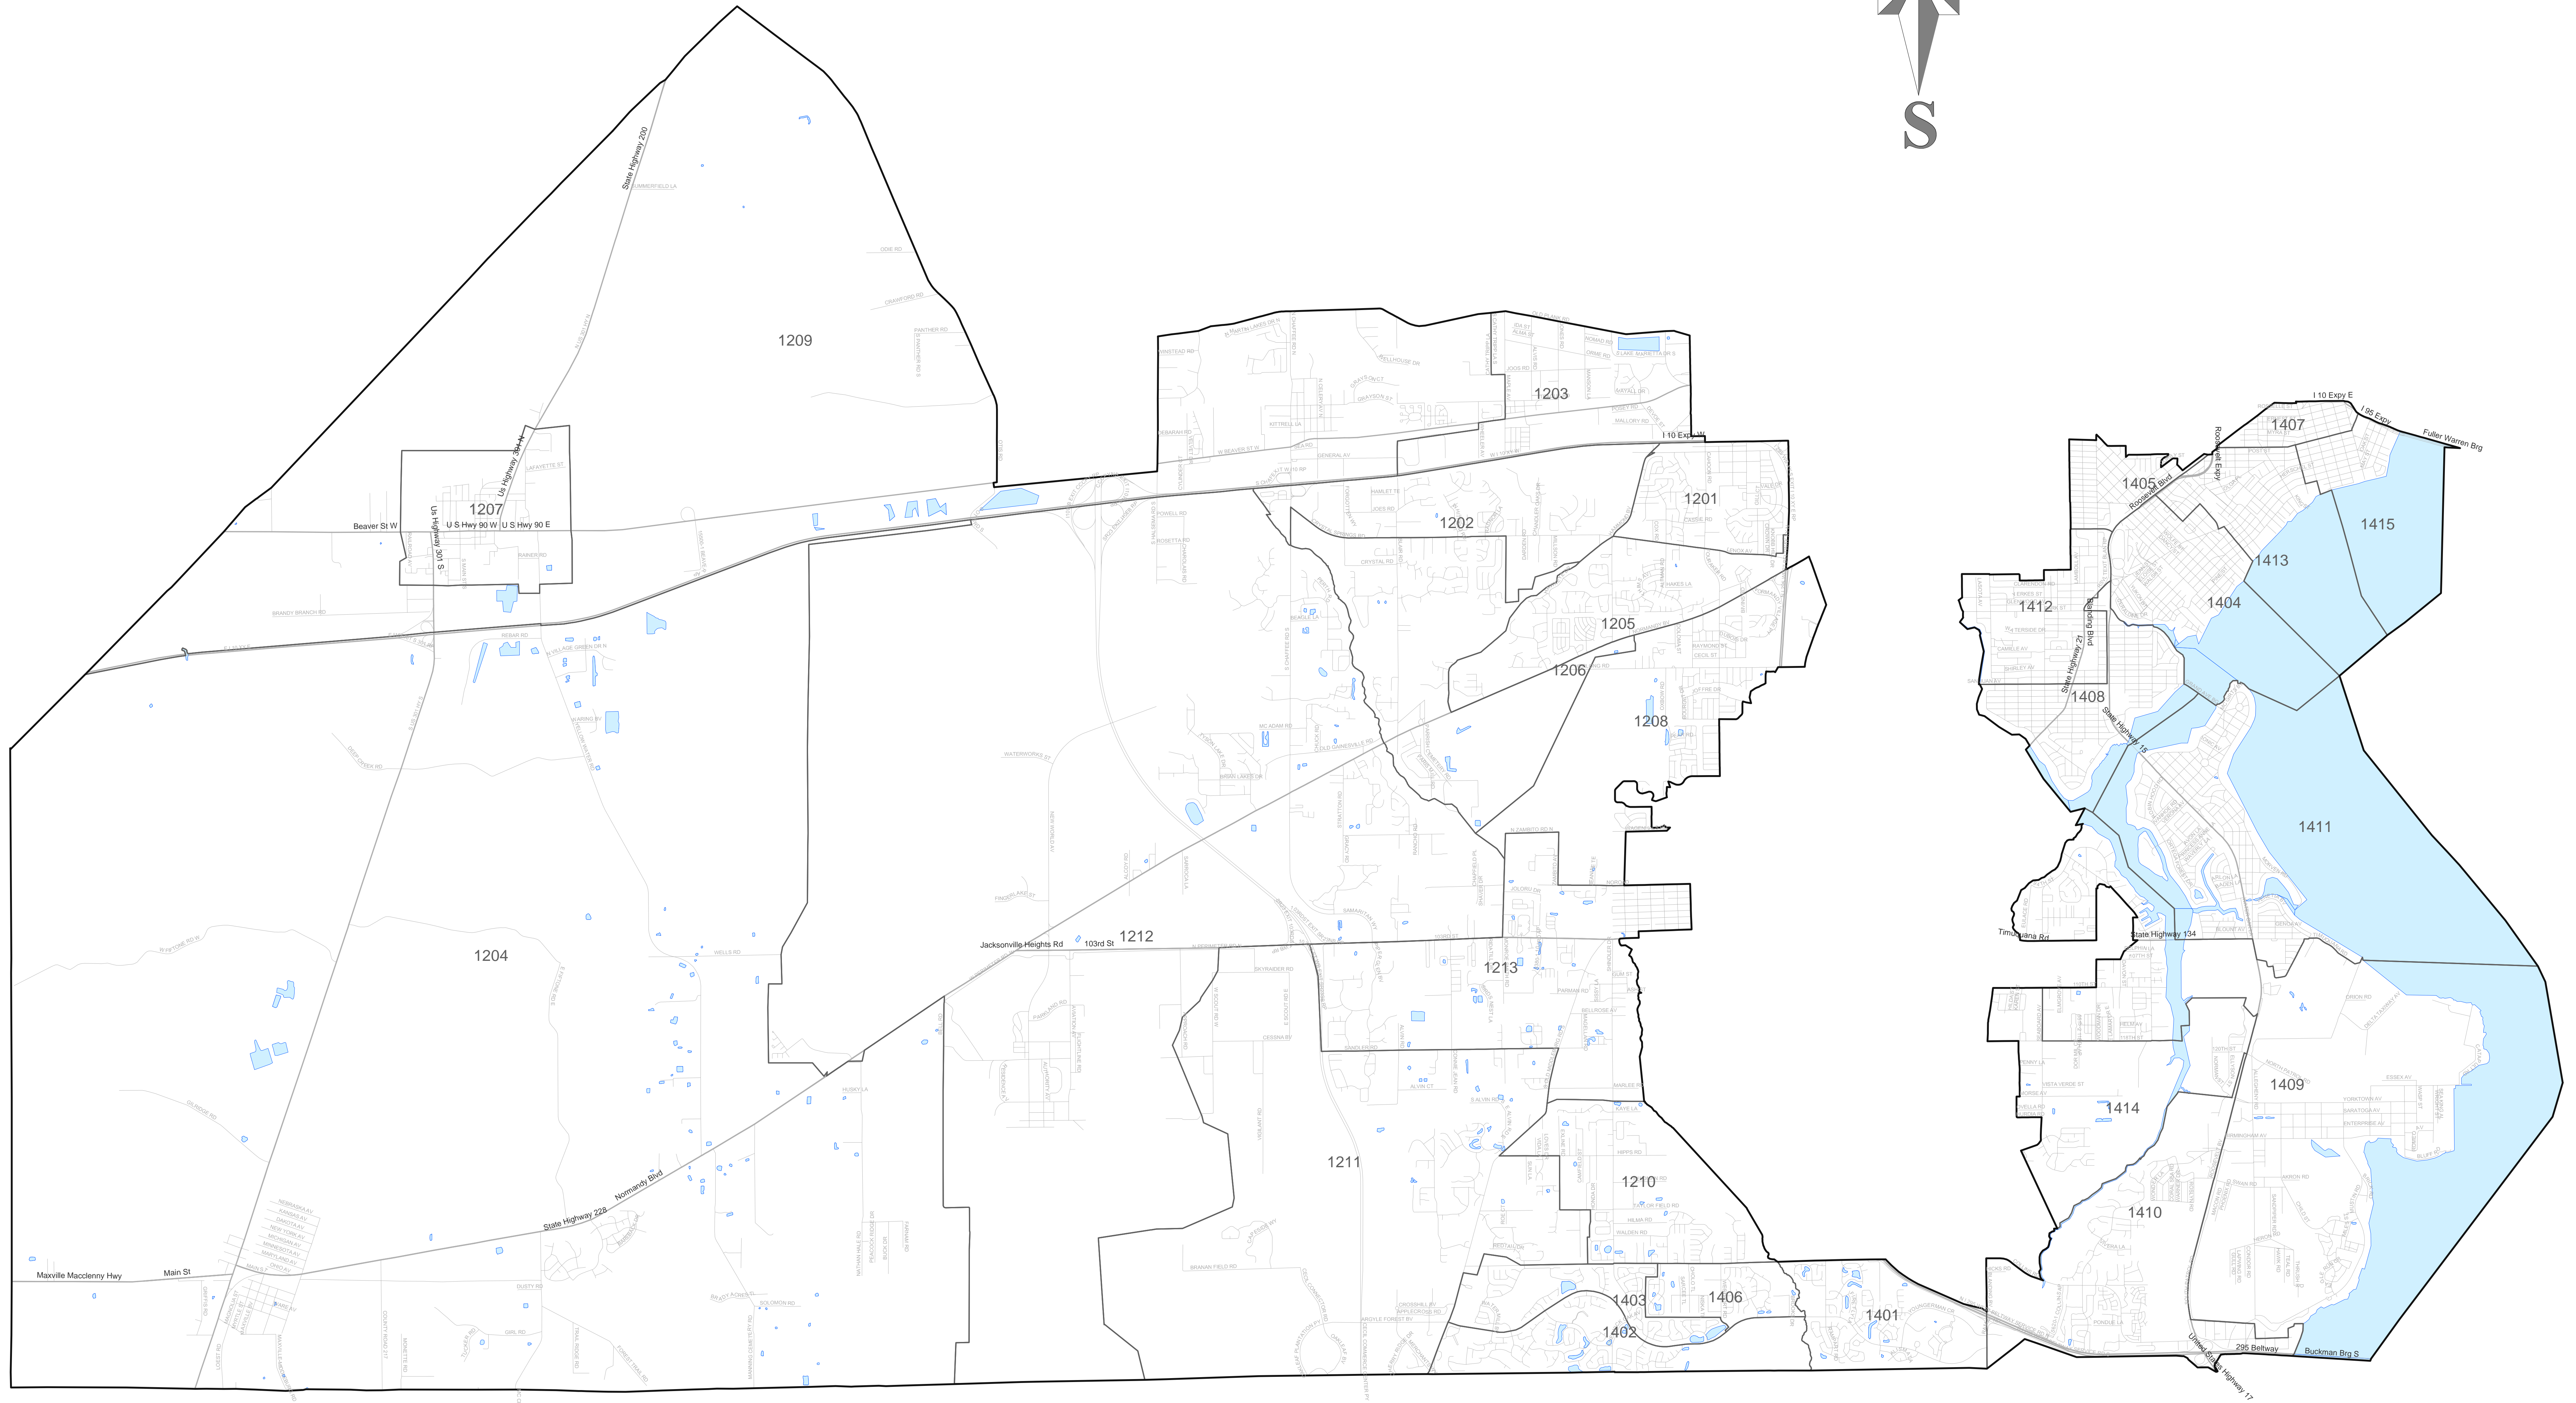

Duval County Supervisor of Elections School Board District 6